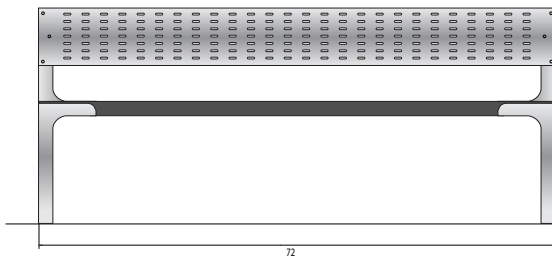

©animavi 3.13

Founded on principles of sustainability that articulate the true meaning of ecologically intelligent design, Animavi seeks to bring new life to the green furniture industry. Born out of a passion to merge sophisticated contemporary design with truly sustainable manufacturing, Animavi offers a standard furnishings collection as well as custom product design services for the hospitality and commercial retail markets. Animavi's authentic products are designed, fabricated and engineered for ultimate durability, with the highest-quality sustainable materials. All Animavi products are made in the USA. Based in Los Angeles, California. web: www.animavi.com e: info@animavi.com p: 213-221-7146