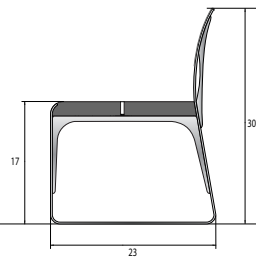

©animavi 3.13

Founded on principles of sustainability that articulate the true meaning of ecologically intelligent design, Animavi seeks to bring new life to the green furniture industry. Born out of a passion to merge sophisticated contemporary design with truly sustainable manufacturing, Animavi offers a standard furnishings collection as well as custom product design services for the hospitality and commercial retail markets. Animavi's authentic products are designed, fabricated and engineered for ultimate durability, with the highest-quality sustainable materials. All Animavi products are made in the USA. Based in Los Angeles, California. web: www.animavi.com e: info@animavi.com p: 213-221-7146