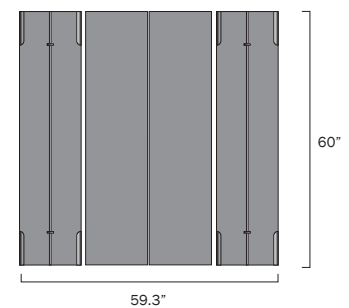

SYNC PICNIC TABLE | INDOOR/OUTDOOR

SYNC TABLES

SET SHOWN (right)  
30"X60" Sync Picnic Table  
with 60" Sync Benches

FINISHES (left)  
Wood (top)  
Concrete (bottom)

INDOOR/OUTDOOR FRAME OPTIONS

Stainless Steel Alloy AISI 304 or 316L.

STANDARD TABLE - 60" x 30"

FEATURES

The dual-plank design is engineered for both concrete and wood planking as well as plank replacement for product longevity.

Installation options:

- Freestanding
- Floor-mount

Recommended for concrete & ADA options

60"L PICNIC TABLE/BENCH SET

48"L PICNIC TABLE/BENCH SET