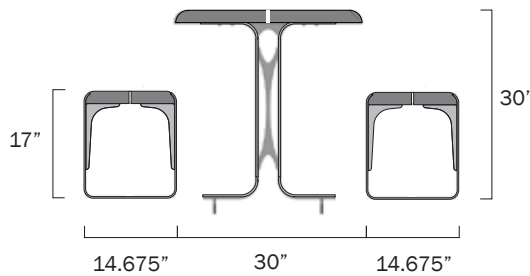

SYNC PICNIC TABLE | INDOOR/OUTDOOR

SYNC TABLES

SET SHOWN (right)  
30"X60" Sync Picnic Table  
with 60" Sync Benches

FINISHES (left)  
Wood (top)  
Concrete (bottom)

INDOOR/OUTDOOR FRAME OPTIONS

Stainless Steel Alloy AISI 304 or 316L.

Mild steel/powder coat finish. Colors per manufacturer, recyclable.

INDOOR/OUTDOOR PLANKING OPTIONS

Interior and Exterior hardwoods.

Concrete. Standard and customized colors available.

DIMENSIONS

ADA TABLE - 60"x 30"

STANDARD TABLE - 60" x 30"

FEATURES

The dual-plank design is engineered for both concrete and wood planking as well as plank replacement for product longevity.

Installation options:

- Freestanding
- Floor-mount

Recommended for concrete & ADA options

60"L PICNIC TABLE/BENCH SET

48"L PICNIC TABLE/BENCH SET