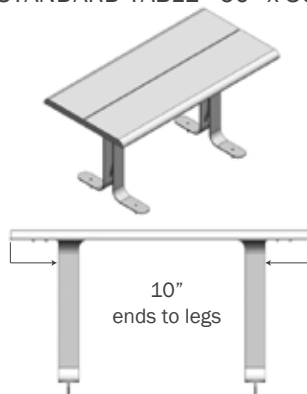

SYNC PICNIC TABLE | INDOOR/OUTDOOR

SYNC TABLES

SET SHOWN (right)  
30"X60" Sync Picnic Table  
with 60" Sync Benches

FINISHES (left)  
Wood (top)  
Concrete (bottom)

INDOOR/OUTDOOR FRAME OPTIONS

Stainless Steel Alloy AISI 304 or 316L.

Mild steel/powder coat finish. Colors per manufacturer, recyclable.

INDOOR/OUTDOOR PLANKING OPTIONS

Interior and Exterior hardwoods.

Concrete. Standard and customized colors available.

DIMENSIONS

ADA TABLE - 60"x 30"

STANDARD TABLE - 60" x 30"

FEATURES

The dual-plank design is engineered for both concrete and wood planking as well as plank replacement for product longevity.

Installation options:

- Freestanding
- Floor-mount