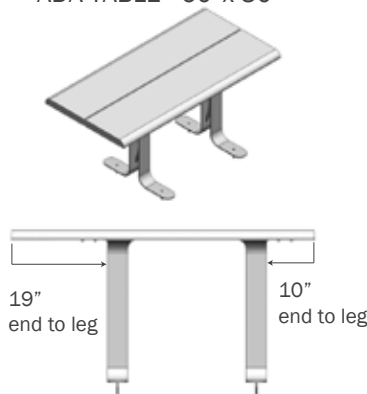

SYNC PICNIC TABLE | INDOOR/OUTDOOR

SYNC TABLES

SET SHOWN (right)  
30"X60" Sync Picnic Table  
with 60" Sync Benches

FINISHES (left)  
Wood (top)  
Concrete (bottom)

INDOOR/OUTDOOR FRAME OPTIONS

Stainless Steel Alloy AISI 304 or 316L.

Mild steel/powder coat finish. Colors per manufacturer, recyclable.

INDOOR/OUTDOOR PLANKING OPTIONS

Interior and Exterior hardwoods.

Concrete. Standard and customized colors available.

DIMENSIONS

ADA TABLE - 60"x 30"

STANDARD TABLE - 60" x 30"

FEATURES

The dual-plank design is engineered for both concrete and wood planking as well as plank replacement for product longevity.

Installation options:

- Freestanding
- Floor-mount