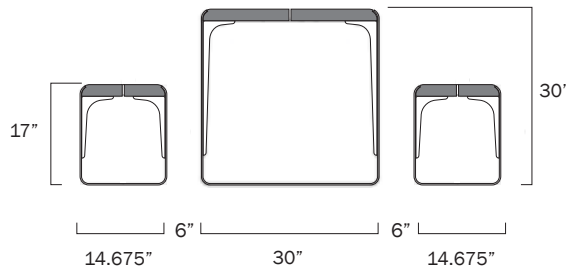

DIMENSIONS