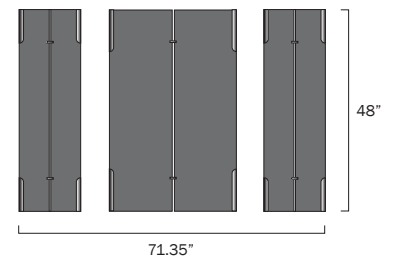

48" L CAFE' TABLE/BENCH SET